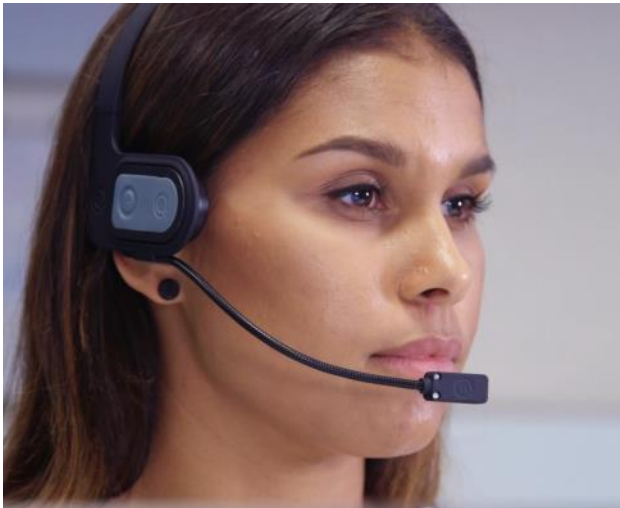

QUHA SENTO - CONTACTLESS PUFF SWITCH